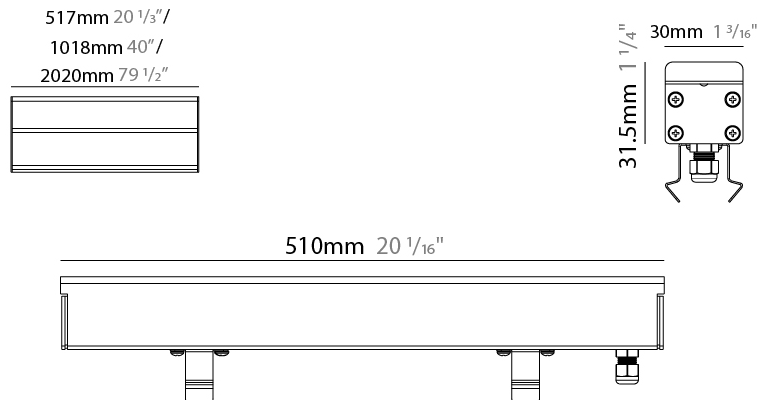

PROJECT	_____
TYPE	_____
SPECIFIER	_____
QUANTITY	_____
DATE	_____

1. To build a product code in our configurator select the specify button on the base model # product page
2. To build a manual product code on this datasheet choose from the options listed below in blue font and add the suffix to the base model #

GENERAL

Series: Ranger 30
Brand: Unonovesette
Division: Exterior
Mounting Type: Recessed
Mounting Location: In-Ground
Subcategory: Drive Over

PHYSICAL

Shape: Rectangle
Length (mm): 510
Length (in): 20
Width (mm): 30
Width (in): 1 1/4
Height (mm): 31.5
Height (in): 1 1/4
Light Distribution: Direct
Weight (kg): 0.56
Weight (lbs): 1.2
Load Resistance (kg): 5000
Load Resistance (lbs): 11023
Fixture Finish: OPW
Fixture Material: Extruded PMMA with Opal
Cable Details: IP67 300mm Cable

ELECTRICAL

Lamp Type: LED
Input Wattage (W): 8.1
Total Output Wattage (W): 6.1
Dimming: Non-Dimming / Phase Dimming (120Vac only) / 0-10V Dimming
Driver Included: No
Driver Location: Remote
Driver Type: Constant Voltage - Universal
Driver Class: Class 2
Input Voltage (V): 120 - 277
Output Voltage (V): 24

LED

Color Temperature (°K): 2200 / 2700 / 3000 / 4000
Max. Delivered Lumen (lm): 400
CRI: >90 CRI
Lamp Life (hrs): 100000

OPTICAL

Optic°: 150
Beam Angle: Diffused
Adjustability: Fixed

RATINGS AND CERTIFICATIONS

Certified By: Certified for North American Standards
IP rating: IP67
IK Rating: IK10